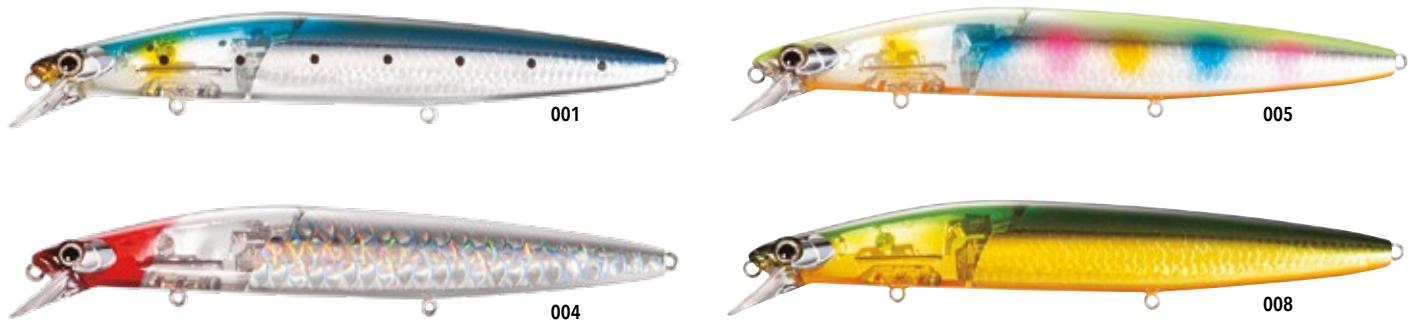

MODELO	MEDIDA	PROF.FUNCIONAM	ANZUELOS	PESO	001	004	005	008
SILENT ASSASSIN 140F FLASH BOOST	140mm	0,4 - 0,7m	3 triples	25g	2405401066	2405401068	2405401070	2405401072

CARACTERÍSTICAS: Emite constantemente atractivos flash.