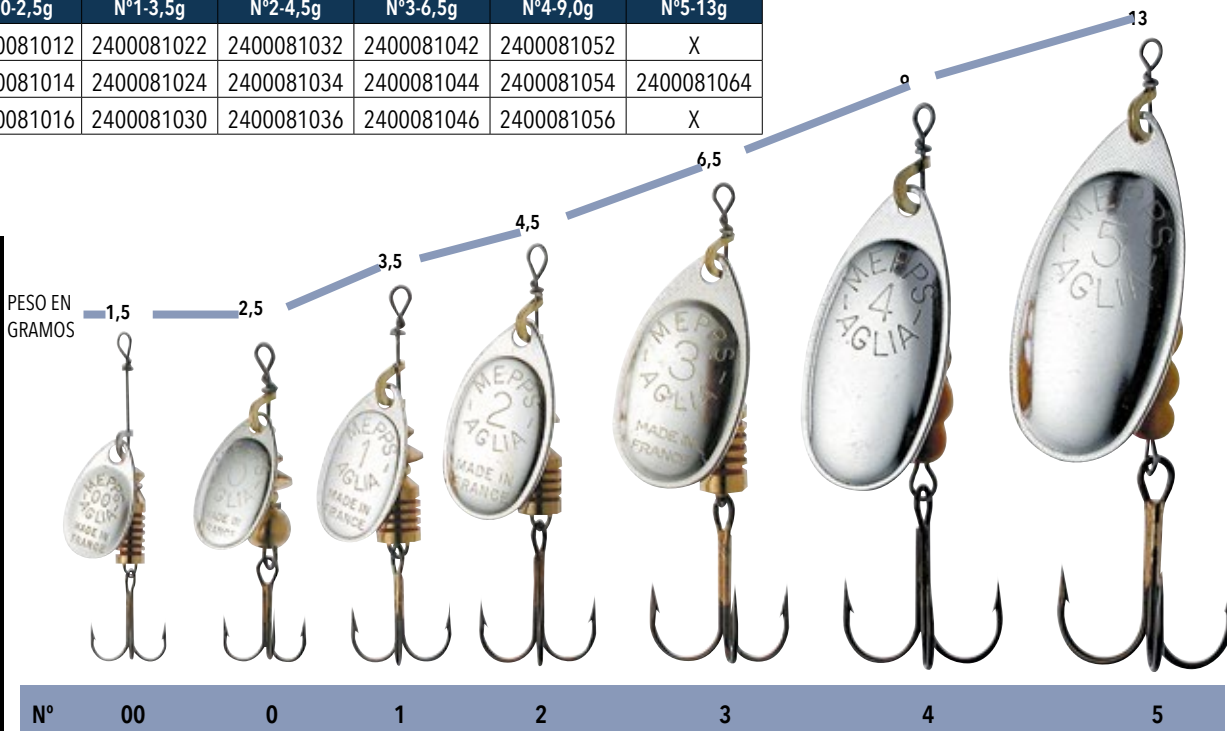

Spinners

Mepps

MEPPS/SPINNERS

AGLIA LISO	COLORES	N°0-2,5g	N°1-3,5g	N°2-4,5g	N°3-6,5g	N°4-9,0g	N°5-13g
	ORO	2400081012	2400081022	2400081032	2400081042	2400081052	X
	PLATA	2400081014	2400081024	2400081034	2400081044	2400081054	2400081064
	COBRE	2400081016	2400081030	2400081036	2400081046	2400081056	X